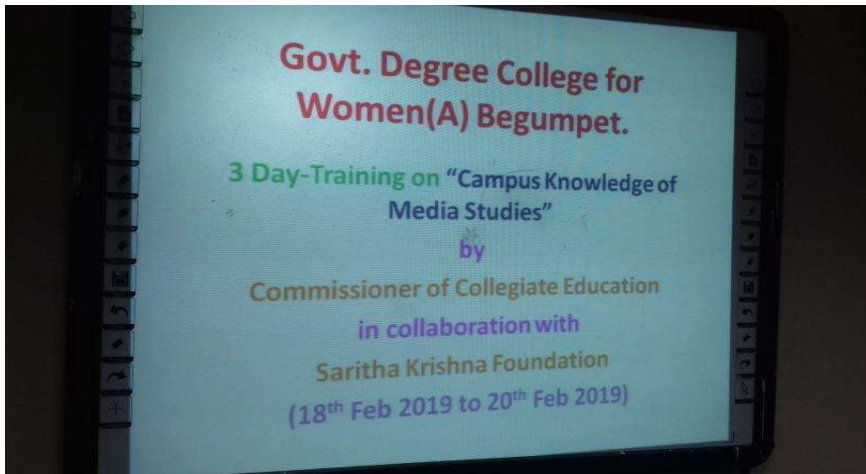

**Government Degree College for Women, Begumpet,  
Hyderabad.**

**Autonomous-Affiliated to Osmania University**

**Company Name: Sarithakrishna Foundation    Date: February 18<sup>th</sup>, 19<sup>th</sup> & 20<sup>th</sup>**

**Topic: Script writing/Creative Writing/Photogarphy**

**Day 1 (18-02-2019)**

**No. of Students attended: 111**

**Objective: Mass Media communication Concept Awareness**

**Resource**

**person:PG Students of St.Francis college**

Day 2 (19-02-2019)

Day 3 (20-02-2019)

**BEST TSKC AWARD (URBAN CATEGORY) FOR ACADEMIC YEAR 2017-18**

P-22

2018-19

Name of the Department	TSKC
Name of the event organized	Sarika Eshna foundation
Title of the event	
Date of the event organized	18 <sup>th</sup> Feb 2019 to 20 <sup>th</sup> Feb 2019
Name of the coordinator of the event	Dr. Sajida Begum
Class of the participant	
No of the participant (student +staff)	115
Name of the expert with designation	PG student of St. Francis College
Contact Number & Address of the event	GDW Begumpet
Objective of the event	Mass media Communication program
Outcome of the event	
Photo gallery	4