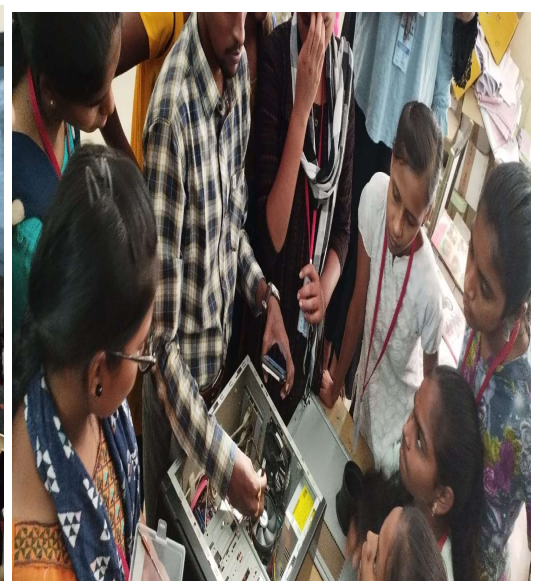

Hyderabad, Telangana, India
PRIMARY BLOCK, GOVERNMENT DEGREE COLLEGE FOR WOMEN,
Mayur Marg, Begumpet, Hyderabad, Telangana 500016, India
Lat 17.441758°
Long 78.459408°
31/05/22 12:58 PM