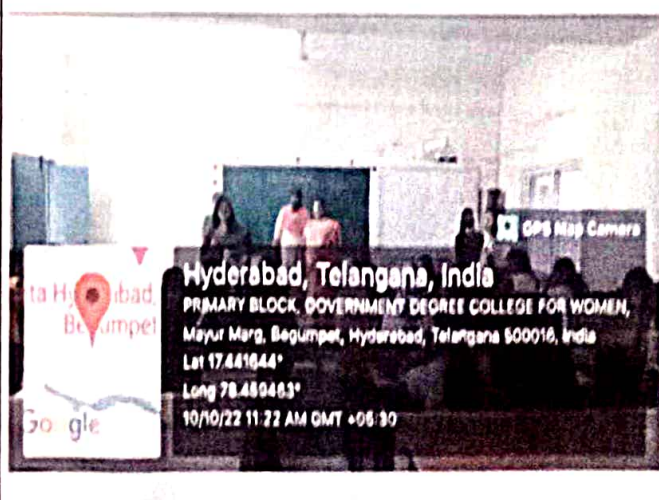

GOVERNMENT DEGREE COLLEGE FOR WOMEN, BEGUMPET, HYDERABAD

(Autonomous-Affiliated to Osmania University, Re-Accredited with A+ Grade by NAAC)

Induction Programme for 1st Year Life Sciences students-2022-23

An Induction Programme was conducted for all life Science 1st year Students by Life Science faculty on 10.10.2022.

An orientation was given towards

Autonomous grading.

Programme outcomes and Course outcomes of their respective opted course.

The students were given an overview of CBCS grading for all the Discipline specific and Electives of the courses.

Examination structure, Evaluation pattern, library and sports facilities and Mentor-Mentee system in the College was explained by the faculty.

The Academic Calendar was explained in detail which included co-curricular, Extracurricular activities.

All the In-charges and faculty of the life sciences departments and all the 1st year life sciences students participated in the programme.