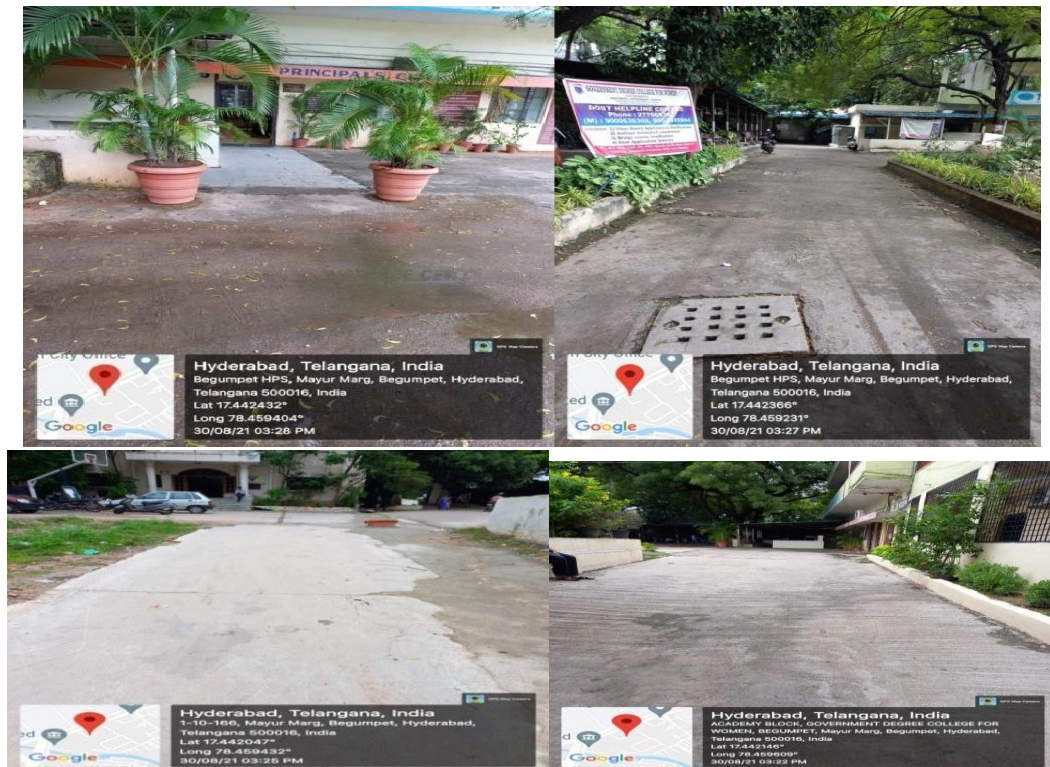

7.1.5 Green campus initiatives include

1. Restricted entry of automobiles

3. Pedestrian friendly pathways: The College has broad pedestrian friendly cement roads within the campus which are well maintained.

4. Ban on the use of plastic for a Plastic-free campus

5. Landscaping with trees and plants