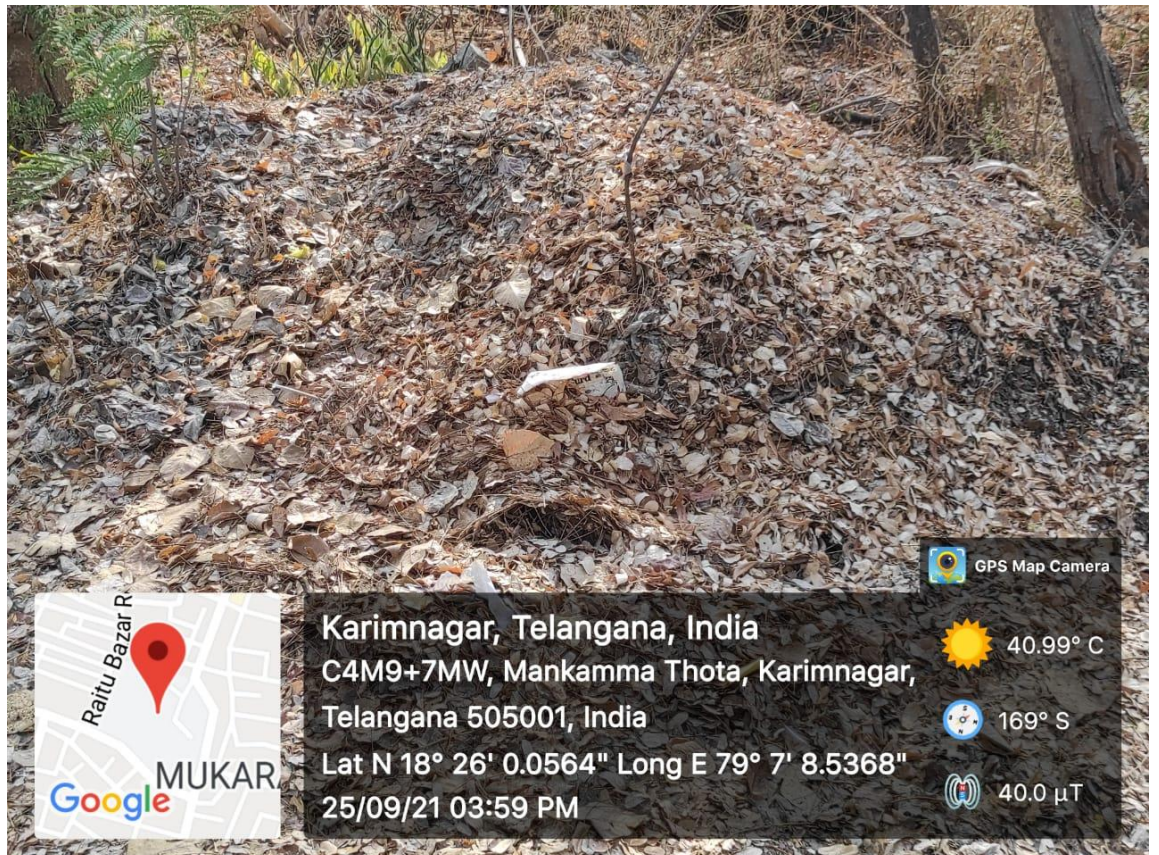

Solid waste Management